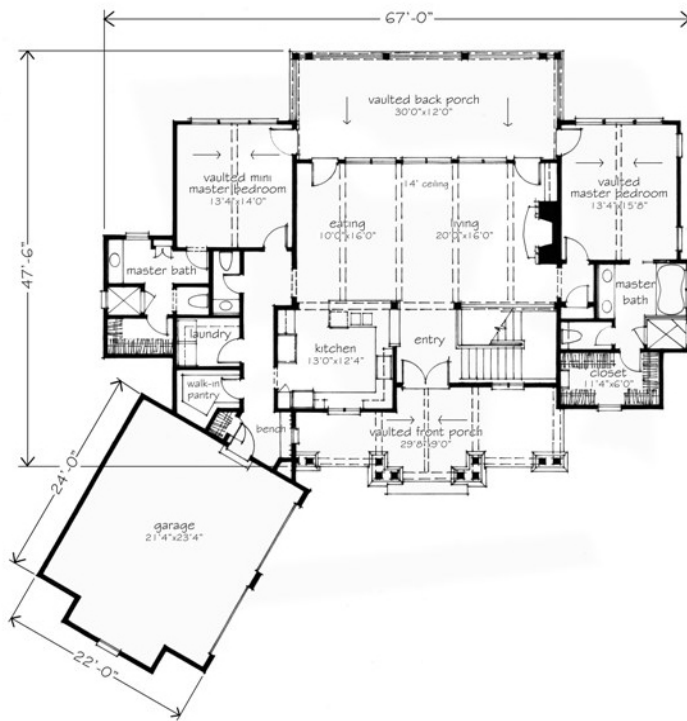

HARD CASH CABIN

1st Level: 1,918 sq. ft.

2nd Level: 1,294sq. ft.

Total: 3,212 sq. ft.

*Information believed accurate, but not warranted.
Subject to change without notice.