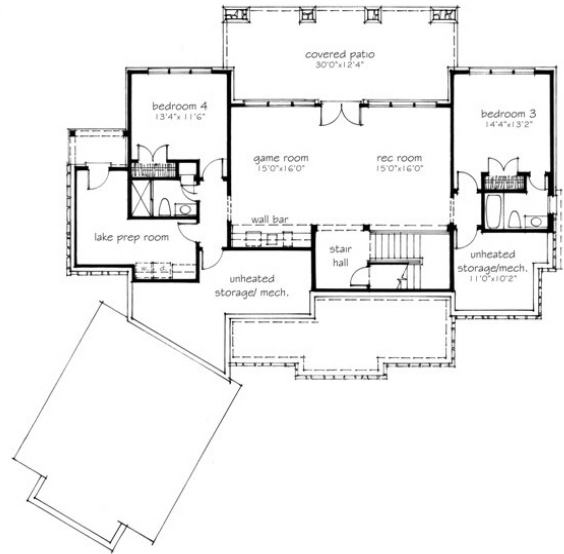

HARD CASH CABIN

1st Level: 1,918 sq. ft.

2nd Level: 1,294sq. ft.

Total: 3,212 sq. ft.

*Information believed accurate, but not warranted.
Subject to change without notice.