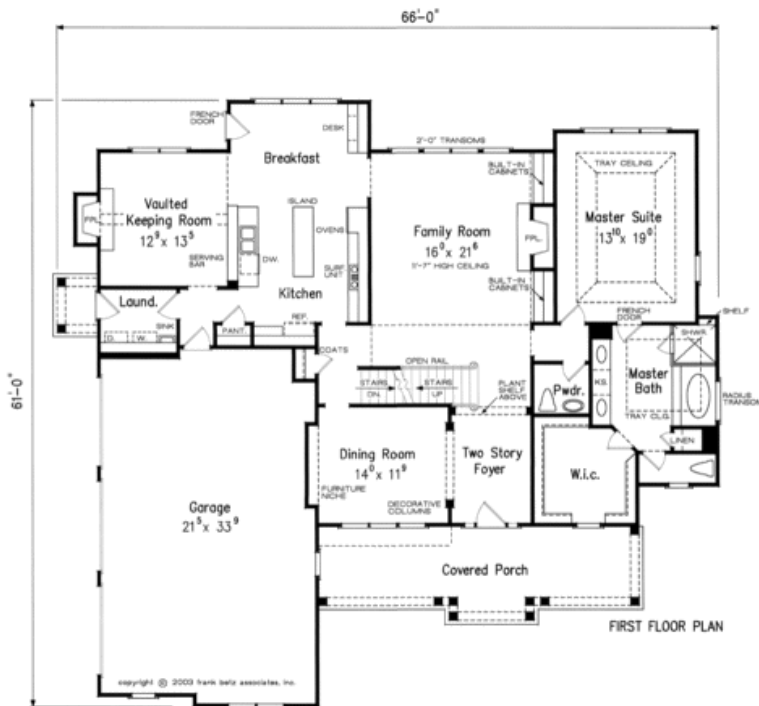

FORREST HILLS

1st Level: 2,018 sq. ft.

2nd Level: 1,176sq. ft.

Total: 3,194 sq. ft.

*Information believed accurate, but not warranted.
Subject to change without notice.